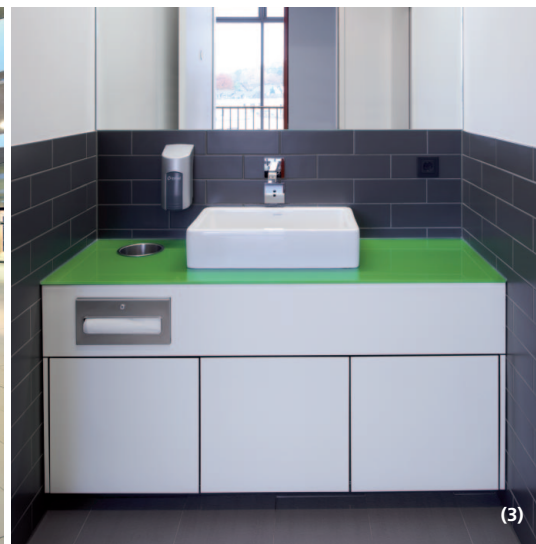

(1)

- Vanity unit made of high-quality safety glass (ESG-H)
- Wall-mounted on stable brackets

(2)

- The entire unit is built in a niche
- Glass vanity unit with lower cabinet and glass front
- Equipped with mirrors on the back wall, side wall and ceiling

(3)

- Vanity top made of safety glass, integrated paper-in openings and countertop washbasin
- Lower cabinet made of HPL with integrated towel dispensers
- All these accessories and many more can be integrated according to customer requirements

(4)

- Washbasin unit built into a niche
- Natural stone washbasin top
- Lower cabinet with glass front made of enamelled safety glass
- First-class solution for first-class sanitary areas

(2)

(3)