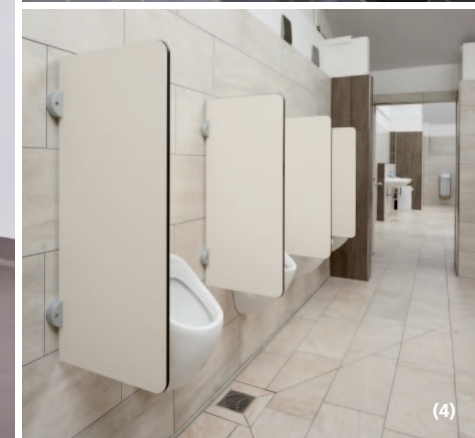

(2)

(3)

(4)

(4)

Privacy screens type VK13

- Wall-mounted privacy screens
- Made of 13 mm solid grade laminate
- Revolving edge is always black
- Installed with durable aluminium holders
- Waterproof
- Wall-mounted structures without bottom support feet are particularly hygienic, since floor cleaning can then be faster and more efficient
- Wide range of colours available
- Motif prints are optionally available
- Privacy screens will be produced acc. to the building site dimension