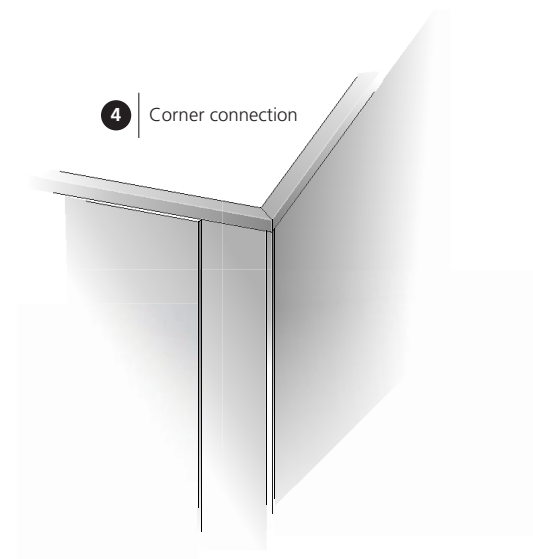

There may be a difference between printed colours and real colours.

Technical design of cubicle system type EF-3

2 Sectional view: front wall with one hand door knob
Rising hinges made of aluminium

2 Sectional view: front wall with one hand door knob
and optional aluminium finger pinch protection hinge

Front height section

4 Corner connection

3 Front to partition wall connection

5 Wall connection

5 Wall connection with an U-profile as a shadow gap optional

We reserve the right to make technical alterations.