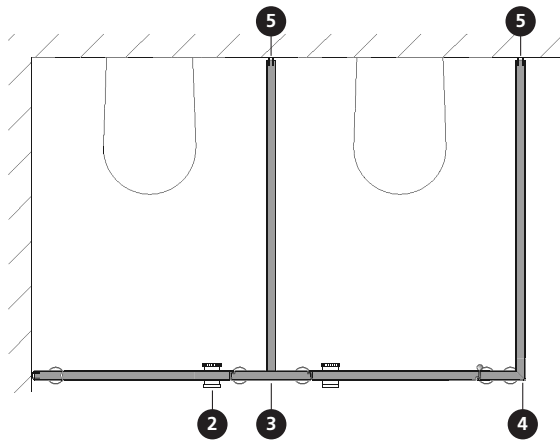

There may be a difference between printed colours and real colours.

Technical design of cubicle system type EF-3

2 Sectional view: front wall with one hand door knob
Rising hinges made of aluminium

2 Sectional view: front wall with one hand door knob
and optional aluminium finger pinch protection hinge