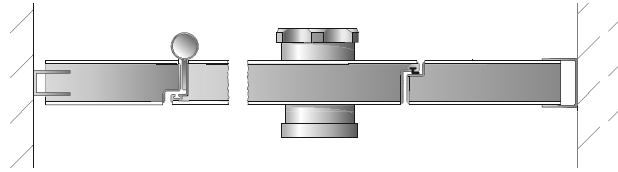

2 Sectional view: front wall with one hand door knob
and optional aluminium finger pinch protection hinge