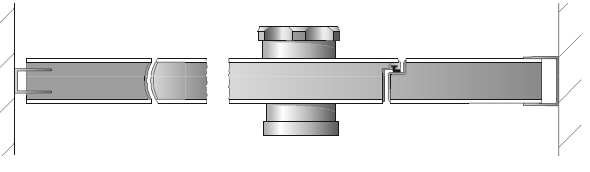

There may be a difference between printed colours and real colours.

Technical design of cubicle system type EF-3

2 Sectional view: front wall with one hand door knob
Rising hinges made of aluminium

2 Sectional view: front wall with one hand door knob
and optional aluminium finger pinch protection hinge