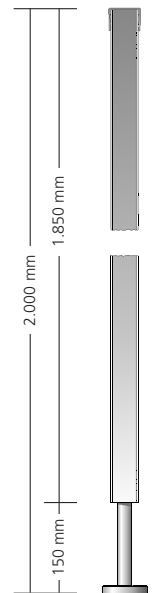

There may be a difference between printed colours and real colours.

Technical design of cubicle system type EF-3

2 Sectional view: front wall with one hand door knob
Rising hinges made of aluminium

2 Sectional view: front wall with one hand door knob
and optional aluminium finger pinch protection hinge

Front height section

4 Corner connection

3 Front to partition wall connection

5 Wall connection

5 Wall connection with an U-profile as a shadow gap optional

We reserve the right to make technical alterations.